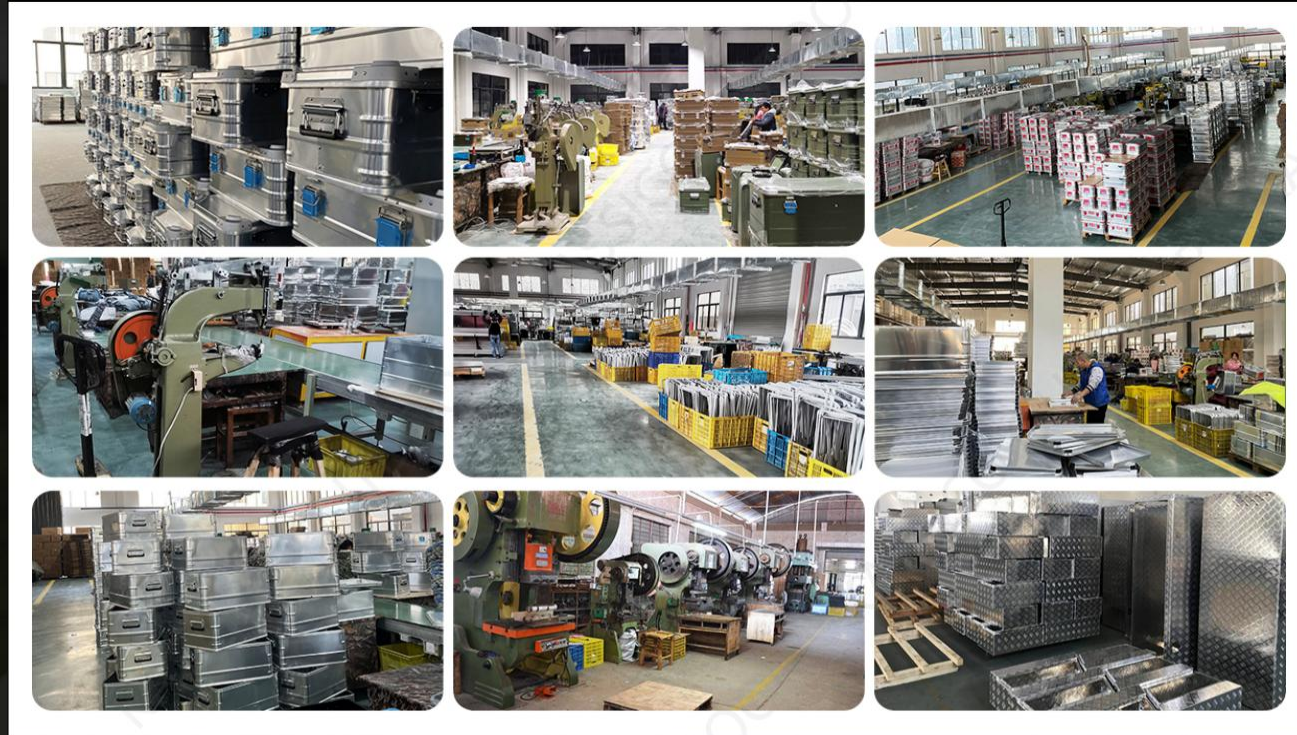

Metal Camping Factory